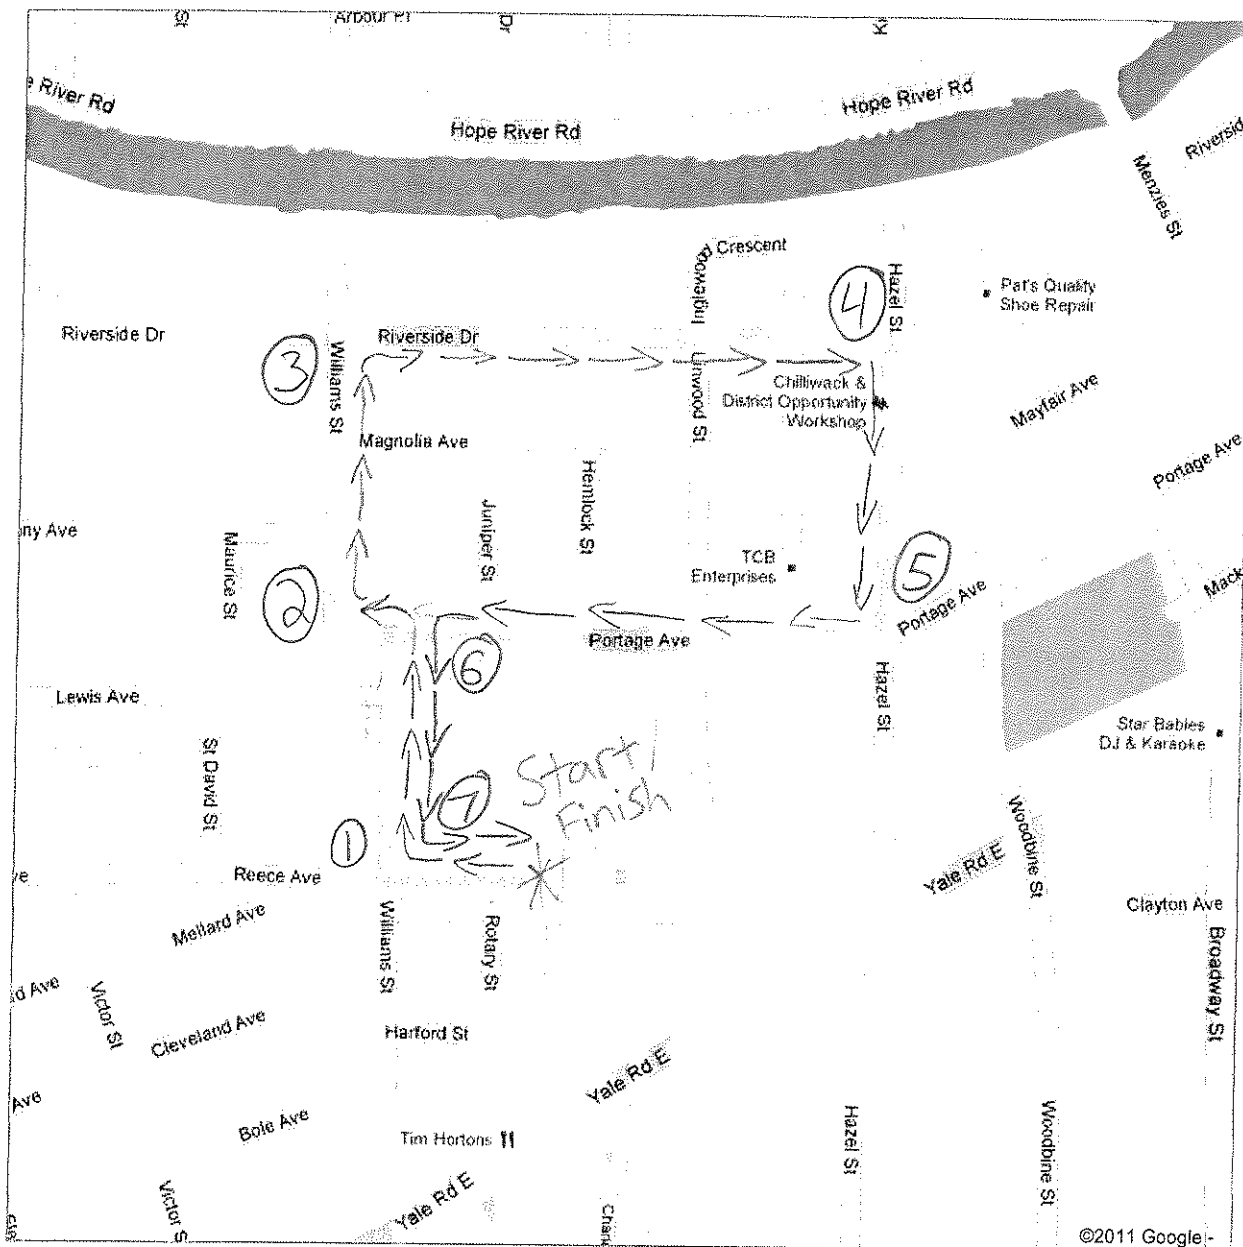

Google maps
Canada

Terry Fox Run Course

- ① Start on Reece Ave, turning right on Williams.
- ② Turn left on portage, follow road, turn right at Riverside.
- ③ Keep going, turn right at Hazel St.
- ④ Turn right at Portage.
- ⑤ Turn left back onto Williams.
- ⑥ Turn left on Reece, heading back to school.